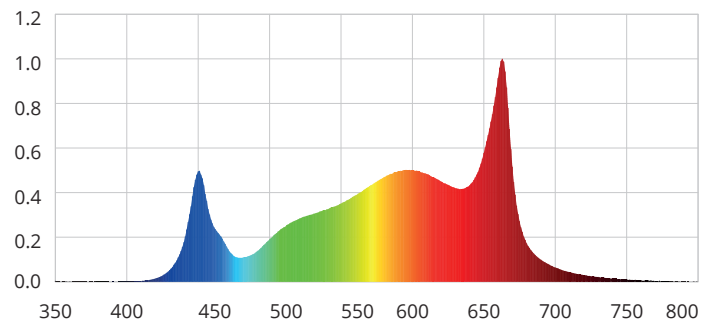

POWERLUX

LED PLUS

EFFICIENCY
3.0 $\mu\text{mol}/\text{J}$

High PPF

LIFETIME
50000 hrs

WARRANTY
5 YEARS

SPECIFICATIONS

Max. Power Output:	640W	720W	1000W
Efficacy:	3.0 $\mu\text{mol}/\text{J}$:	3.0 $\mu\text{mol}/\text{J}$:	3.0 $\mu\text{mol}/\text{J}$:
Maximum PPF:	1920 $\mu\text{mol}/\text{s}$	2160 $\mu\text{mol}/\text{s}$	3000 $\mu\text{mol}/\text{s}$
Number for light bars:	6 bar	8 bar	10 bar
Chip LED:	Samsung LM301H - Osram Oslon 660nm		
Input Voltage:	120-277V		
Frequency:	50-60Hz		
Light Distribution:	120°		
Spectrum:	Full Spectrum		
Thermal Management:	Passive		
Lifetime:	>50,000hrs		
Power Factor:	>95%		
Colour Rendering Index:	90ra		
Ambient Temperature:	-25~40°C		
Dimensions:	1105 x 1067 x 54MM		
Weight:	12.0KG	13.5KG	15.0KG
Recommended Cultivation Area:	1,50M x 1,50M		
Recommended Distance to Canopy:	40 - 60CM		
Warranty:	5 Years		

DIMENSIONS

LED PLUS **640W**LED PLUS **720W**LED PLUS **1000W**

FOLDABLE DESIGN

The foldable design feature can save your shipping cost.

SPECTRUM

Our combination of white and red LEDs result in a relatively high ratio of blue light. Blue light keeps your crop compact in the vegetative stage and adds to an optimal morphogenesis and light interception by the plant.

It maintains the photosynthetic system of the plant to optimize its photosynthetic potential and can shorten your flowering period. Blue light also triggers stomatal opening during the light period.

The spread of red LEDs in the array guarantees a uniformly mixed spectrum on your crop at short distance. A full spectrum increases the quality of your crop.