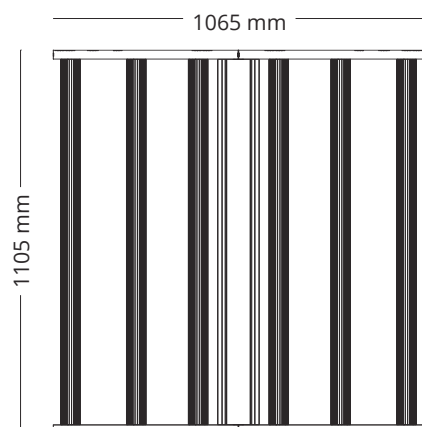

POWERLUX

LED PLUS

EFFICIENCY
3.0 $\mu\text{mol}/\text{J}$

High PPF

LIFETIME
50000 hrs

WARRANTY
5 YEARS

SPECIFICATIONS

Max. Power Output:	640W	720W	1000W
Efficacy:	3.0 $\mu\text{mol}/\text{J}$:	3.0 $\mu\text{mol}/\text{J}$:	3.0 $\mu\text{mol}/\text{J}$:
Maximum PPF:	1920 $\mu\text{mol}/\text{s}$	2160 $\mu\text{mol}/\text{s}$	3000 $\mu\text{mol}/\text{s}$
Number for light bars:	6 bar	8 bar	10 bar
Chip LED:	Samsung LM301H - Osram Oslon 660nm		
Input Voltage:	120-277V		
Frequency:	50-60Hz		
Light Distribution:	120°		
Spectrum:	Full Spectrum		
Thermal Management:	Passive		
Lifetime:	>50,000hrs		
Power Factor:	>95%		
Colour Rendering Index:	90ra		
Ambient Temperature:	-25~40°C		
Dimensions:	1105 x 1067 x 54MM		
Weight:	12.0KG	13.5KG	15.0KG
Recommended Cultivation Area:	1,50M x 1,50M		
Recommended Distance to Canopy:	40 - 60CM		
Warranty:	5 Years		

DIMENSIONS

LED PLUS **640W**LED PLUS **720W**LED PLUS **1000W**

FOLDABLE DESIGN

The foldable design feature can save your shipping cost.

SPECTRUM

Our combination of white and red LEDs result in a relatively high ratio of blue light. Blue light keeps your crop compact in the vegetative stage and adds to an optimal morphogenesis and light interception by the plant.

Smart Controller

PAR DISTRIBUTION (4X4 FT COVERAGE)

LED PLUS 640W

Mounting Height: 12" / 30CM

853	916	950	925	928	960	901	865
1127	1204	1235	1163	1170	1273	1230	1170
1216	1292	1330	1297	1301	1376	1385	1230
1271	1303	1339	1310	1288	1354	1358	1294
1180	1243	1278	1238	1234	1285	1291	1224
1046	1151	1185	1156	1122	1181	1185	1164
935	1020	1032	987	930	960	980	915
752	817	840	797	757	756	751	724