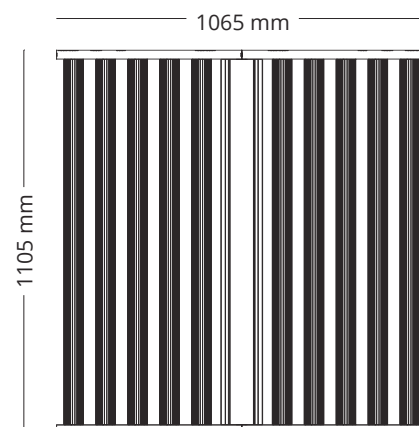

POWERLUX

LED PLUS

EFFICIENCY
3.0 $\mu\text{mol}/\text{J}$

High PPF

LIFETIME
50000 hrs

WARRANTY
5 YEARS

SPECIFICATIONS

Max. Power Output:	640W	720W	1000W
Efficacy:	3.0 $\mu\text{mol}/\text{J}$:	3.0 $\mu\text{mol}/\text{J}$:	3.0 $\mu\text{mol}/\text{J}$:
Maximum PPF:	1920 $\mu\text{mol}/\text{s}$	2160 $\mu\text{mol}/\text{s}$	3000 $\mu\text{mol}/\text{s}$
Number for light bars:	6 bar	8 bar	10 bar
Chip LED:	Samsung LM301H - Osram Oslon 660nm		
Input Voltage:	120-277V		
Frequency:	50-60Hz		
Light Distribution:	120°		
Spectrum:	Full Spectrum		
Thermal Management:	Passive		
Lifetime:	>50,000hrs		
Power Factor:	>95%		
Colour Rendering Index:	90ra		
Ambient Temperature:	-25~40°C		
Dimensions:	1105 x 1067 x 54MM		
Weight:	12.0KG	13.5KG	15.0KG
Recommended Cultivation Area:	1,50M x 1,50M		
Recommended Distance to Canopy:	40 - 60CM		
Warranty:	5 Years		

DIMENSIONS

LED PLUS **640W**LED PLUS **720W**LED PLUS **1000W**

FOLDABLE DESIGN

The foldable design feature can save your shipping cost.

SPECTRUM

Our combination of white and red LEDs result in a relatively high ratio of blue light. Blue light keeps your crop compact in the vegetative stage and adds to an optimal morphogenesis and light interception by the plant.

Smart Controller

PAR DISTRIBUTION (4X4 FT COVERAGE)

LED PLUS 640W

Mounting Height: 12" / 30CM

853	916	950	925	928	960	901	865
1127	1204	1235	1163	1170	1273	1230	1170
1216	1292	1330	1297	1301	1376	1385	1230
1271	1303	1339	1310	1288	1354	1358	1294
1180	1243	1278	1238	1234	1285	1291	1224
1046	1151	1185	1156	1122	1181	1185	1164
935	1020	1032	987	930	960	980	915
752	817	840	797	757	756	751	724