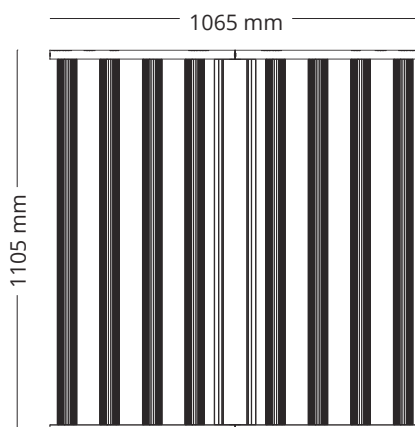

POWERLUX

LED PLUS

EFFICIENCY
3.0 $\mu\text{mol}/\text{J}$

High PPF

LIFETIME
50000 hrs

WARRANTY
5 YEARS

SPECIFICATIONS

Max. Power Output:	640W	720W	1000W
Efficacy:	3.0 $\mu\text{mol}/\text{J}$:	3.0 $\mu\text{mol}/\text{J}$:	3.0 $\mu\text{mol}/\text{J}$:
Maximum PPF:	1920 $\mu\text{mol}/\text{s}$	2160 $\mu\text{mol}/\text{s}$	3000 $\mu\text{mol}/\text{s}$
Number for light bars:	6 bar	8 bar	10 bar
Chip LED:	Samsung LM301H - Osram Oslon 660nm		
Input Voltage:	120-277V		
Frequency:	50-60Hz		
Light Distribution:	120°		
Spectrum:	Full Spectrum		
Thermal Management:	Passive		
Lifetime:	>50,000hrs		
Power Factor:	>95%		
Colour Rendering Index:	90ra		
Ambient Temperature:	-25~40°C		
Dimensions:	1105 x 1067 x 54MM		
Weight:	12.0KG	13.5KG	15.0KG
Recommended Cultivation Area:	1,50M x 1,50M		
Recommended Distance to Canopy:	40 - 60CM		
Warranty:	5 Years		

DIMENSIONS

LED PLUS **640W**LED PLUS **720W**LED PLUS **1000W**

FOLDABLE DESIGN

The foldable design feature can save your shipping cost.

SPECTRUM

Our combination of white and red LEDs result in a relatively high ratio of blue light. Blue light keeps your crop compact in the vegetative stage and adds to an optimal morphogenesis and light interception by the plant.

Smart Controller

PAR DISTRIBUTION (4X4 FT COVERAGE)

LED PLUS 640W

Mounting Height: 12" / 30CM

853	916	950	925	928	960	901	865
1127	1204	1235	1163	1170	1273	1230	1170
1216	1292	1330	1297	1301	1376	1385	1230
1271	1303	1339	1310	1288	1354	1358	1294
1180	1243	1278	1238	1234	1285	1291	1224
1046	1151	1185	1156	1122	1181	1185	1164
935	1020	1032	987	930	960	980	915
752	817	840	797	757	756	751	724

Mounting Height: 24" / 60CM

926	940	946	945	966	969	930	868
961	959	981	1000	1006	1014	944	918
1017	1035	1050	1045	1058	1056	1036	937
1016	1063	1082	1079	1077	1067	1049	990
10265	1048	1056	1057	1049	1037	1011	959
960	998	1002	992	982	976	941	897
873	922	932	923	907	887	869	814
732	837	849	860	828	800	775	754