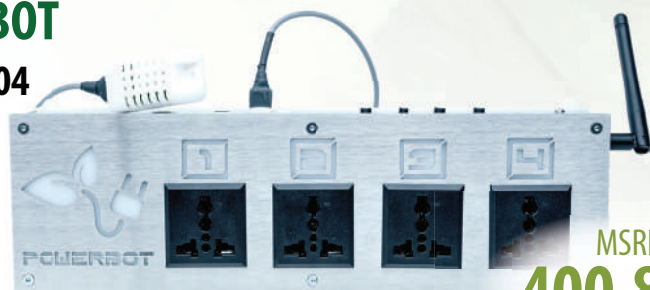

**GROLAB
POWERBOT**
Ref. KIT0004

MSRP
400.81 €
Taxes not included